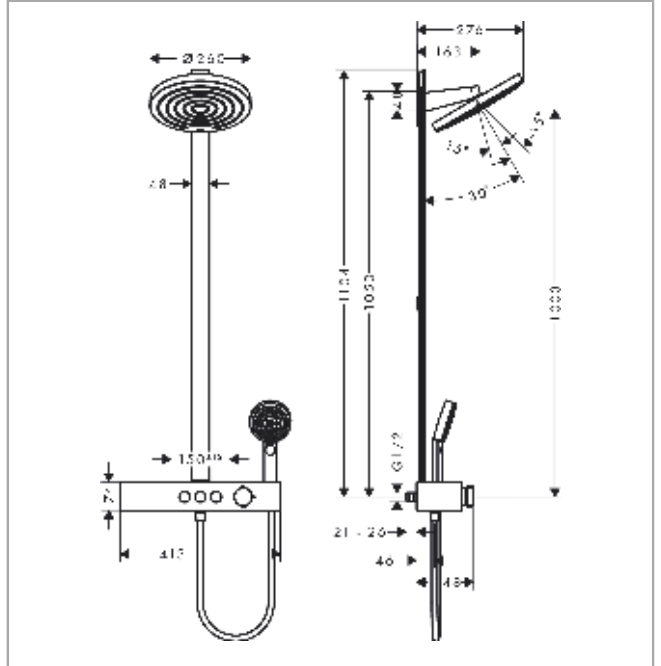

Pulsify S
Showerpipe 260 2jet with ShowerTablet Select 400
 Surfaces: **Matt Black** Article Number: **24240670**

Description

product features

- consists of: overhead shower, hand shower, shower thermostat, shower bar, shower hose
- overhead shower Pulsify 260 2jet
- shower head size overhead shower: 260 mm
- spray type overhead shower: PowderRain, Intense PowderRain
- ball-joint: overhead shower inclinable by 10-30°
- spray disc surface: graphite
- spray type hand shower: PowderRain, IntenseRain, Massage spray
- Fast Drain empties the overhead shower from an angle of 10°
- removable shower head
- shelf made of plastic
- shelf finish: graphite
- maximum flow rate at 3 bar: 12,9 l/min
- minimum flow pressure: 1,3 bar
- pipe can be shortened in height
- shower arm length overhead shower: 163 mm
- CoolContact thermostat: Prevents the housing from heating up, making showering even safer
- thermostat ShowerTablet Select 400
- simultaneous utilization of 3 functions
- suitable for continuous flow water heaters
- mounting type: exposed installation
- connection thread G ½
- centre distance 150 ± 12 mm
- intrinsically safe against backflow
- Thermostat is delivered with buttons hand shower, PowderRain, Intense PowderRain
- Eco-Function: the volume control regulates up to 30% of the water flow
- installation: wall-mounted
- amount of outlet: 2 functions

Technology

Design awards

Pulsify S
Showerpipe 260 2jet with ShowerTablet Select 400
 Surfaces: **Matt Black** Article Number: **24240670**

Product image

Scale drawing

Flowchart