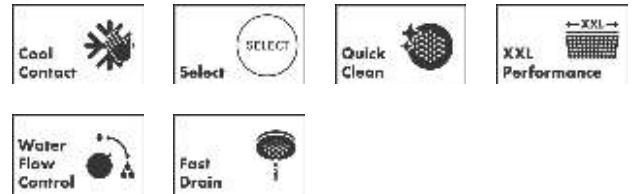

Pulsify S
Showerpipe 260 2jet with ShowerTablet Select 400
 Surfaces: **Matt Black** Article Number: **24240670**

Description

product features

- consists of: overhead shower, hand shower, shower thermostat, shower bar, shower hose
- overhead shower Pulsify 260 2jet
- shower head size overhead shower: 260 mm
- spray type overhead shower: PowderRain, Intense PowderRain
- ball-joint: overhead shower inclinable by 10-30°
- spray disc surface: graphite
- spray type hand shower: PowderRain, IntenseRain, Massage spray
- Fast Drain empties the overhead shower from an angle of 10°
- removable shower head
- shelf made of plastic
- shelf finish: graphite
- maximum flow rate at 3 bar: 12,9 l/min
- minimum flow pressure: 1,3 bar
- pipe can be shortened in height
- shower arm length overhead shower: 163 mm
- CoolContact thermostat: Prevents the housing from heating up, making showering even safer
- thermostat ShowerTablet Select 400
- simultaneous utilization of 3 functions
- suitable for continuous flow water heaters
- mounting type: exposed installation
- connection thread G ½
- centre distance 150 ± 12 mm
- intrinsically safe against backflow
- Thermostat is delivered with buttons hand shower, PowderRain, Intense PowderRain
- Eco-Function: the volume control regulates up to 30% of the water flow
- installation: wall-mounted
- amount of outlet: 2 functions

Technology

Design awards

Pulsify S
Showerpipe 260 2jet with ShowerTablet Select 400
 Surfaces: **Matt Black** Article Number: **24240670**

Product image

Scale drawing

Flowchart