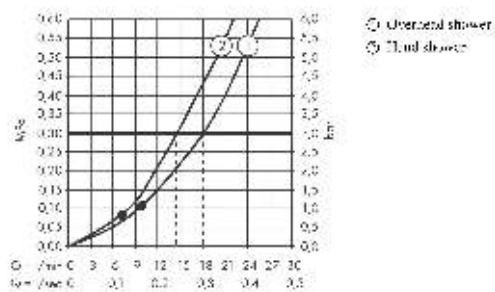

Croma E
Shower system 280 1jet with Ecostat E
Surfaces: **Chrome** Article Number: **27953000**

Description

product features

- consists of: overhead shower, hand shower, shower arm, Thermostat, basic set, wall outlet, shower hose
- shower head size: 280 x 170 mm
- spray type overhead shower: RainAir
- spray type hand shower: Rain, IntenseRain, TurboRain
- maximum flow rate at 3 bar: 18,3 l/min
- minimum flow pressure: 1 bar
- nuts shower hose: shower hose with conical nut on both ends
- pivot connector prevent hose from tangling
- max. operating pressure: 6 bar
- min. operating pressure: 1 bar

Technology

Product image

Scale drawing

Flowchart