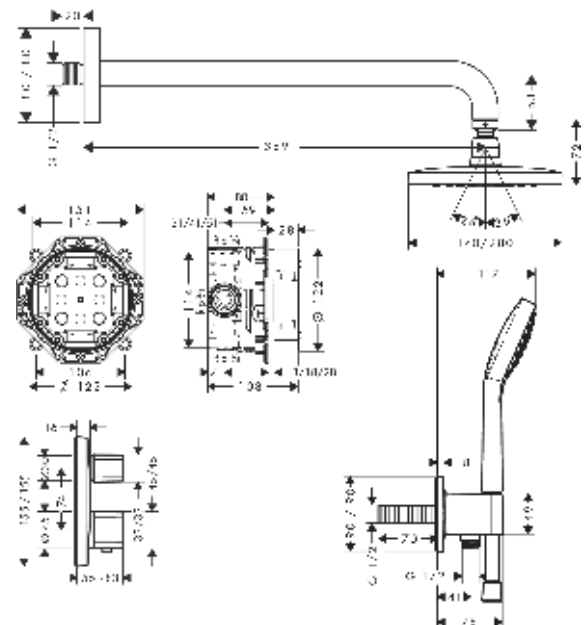

#### product features

- consists of: overhead shower, hand shower, shower arm, Thermostat, basic set, wall outlet, shower hose
- shower head size: 280 x 170 mm
- spray type overhead shower: RainAir
- spray type hand shower: Rain, IntenseRain, TurboRain
- maximum flow rate at 3 bar: 18,3 l/min
- minimum flow pressure: 1 bar
- nuts shower hose: shower hose with conical nut on both ends
- pivot connector prevent hose from tangling
- max. operating pressure: 6 bar
- min. operating pressure: 1 bar

### Scale drawing

## Exploded Drawing

Year of production: >01/21

**Croma E**  
**Shower system 280 1jet with Ecostat E**  
 Surfaces: **Chrome** Article Number: **27953000**

### Spare part list

Year of production: >01/21

Pos.	Description	Article Number	Price	PU
1	shower arm	27446000	-	1
2	head shower	26257000	-	1
3	handshower	26812400	-	1
4	-	26485000	-	1
5	shower hose Isiflex'B 1,25 m	28272000	-	1
6	Thermostat	15708000	-	1
7	concealed item	01800180	-	1