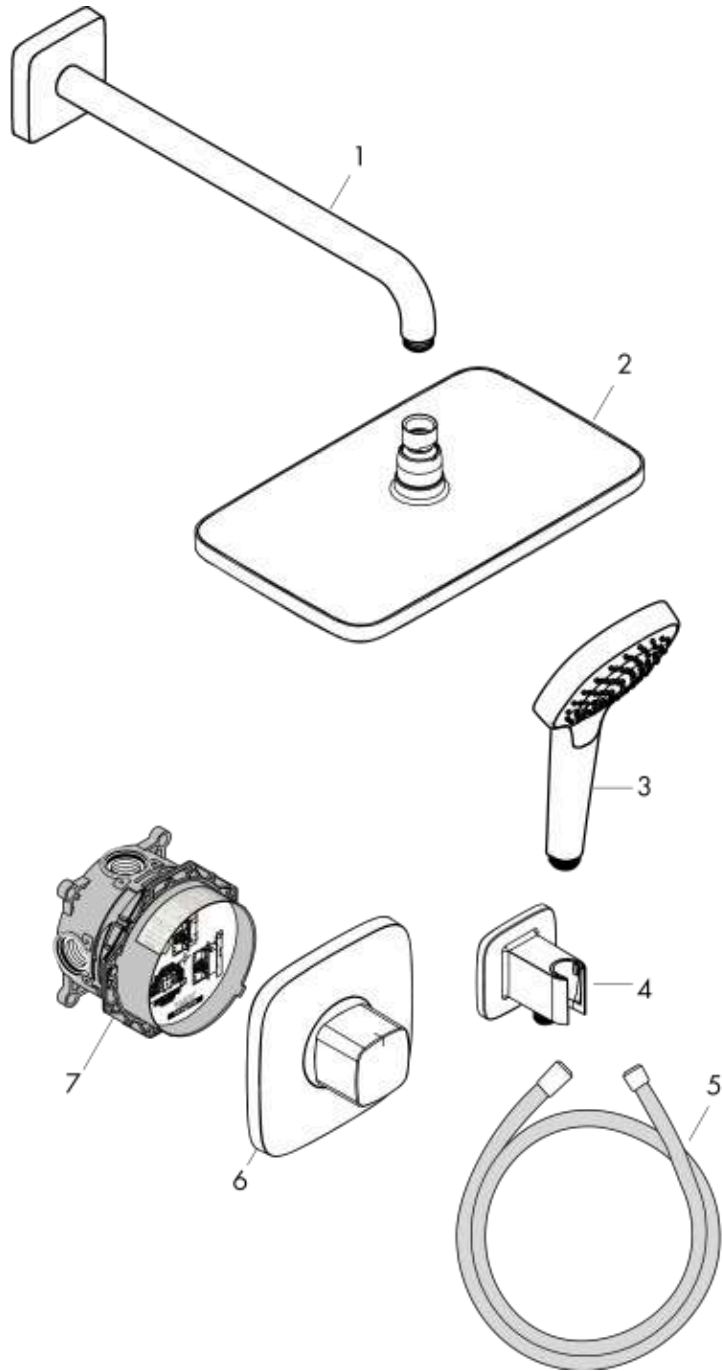

Croma E
Shower system 280 1jet with Ecostat E
Surfaces: **Chrome**   Article Number: **27953000**

Exploded Drawing

Year of production: >01/21

Croma E
Shower system 280 1jet with Ecostat E
Surfaces: **Chrome** Article Number: **27953000**

Spare part list

Year of production: >01/21

Pos.	Description	Article Number	Price	PU
1	shower arm	27446000	-	1
2	head shower	26257000	-	1
3	handshower	26812400	-	1
4	-	26485000	-	1
5	shower hose Isiflex'B 1,25 m	28272000	-	1
6	Thermostat	15708000	-	1
7	concealed item	01800180	-	1