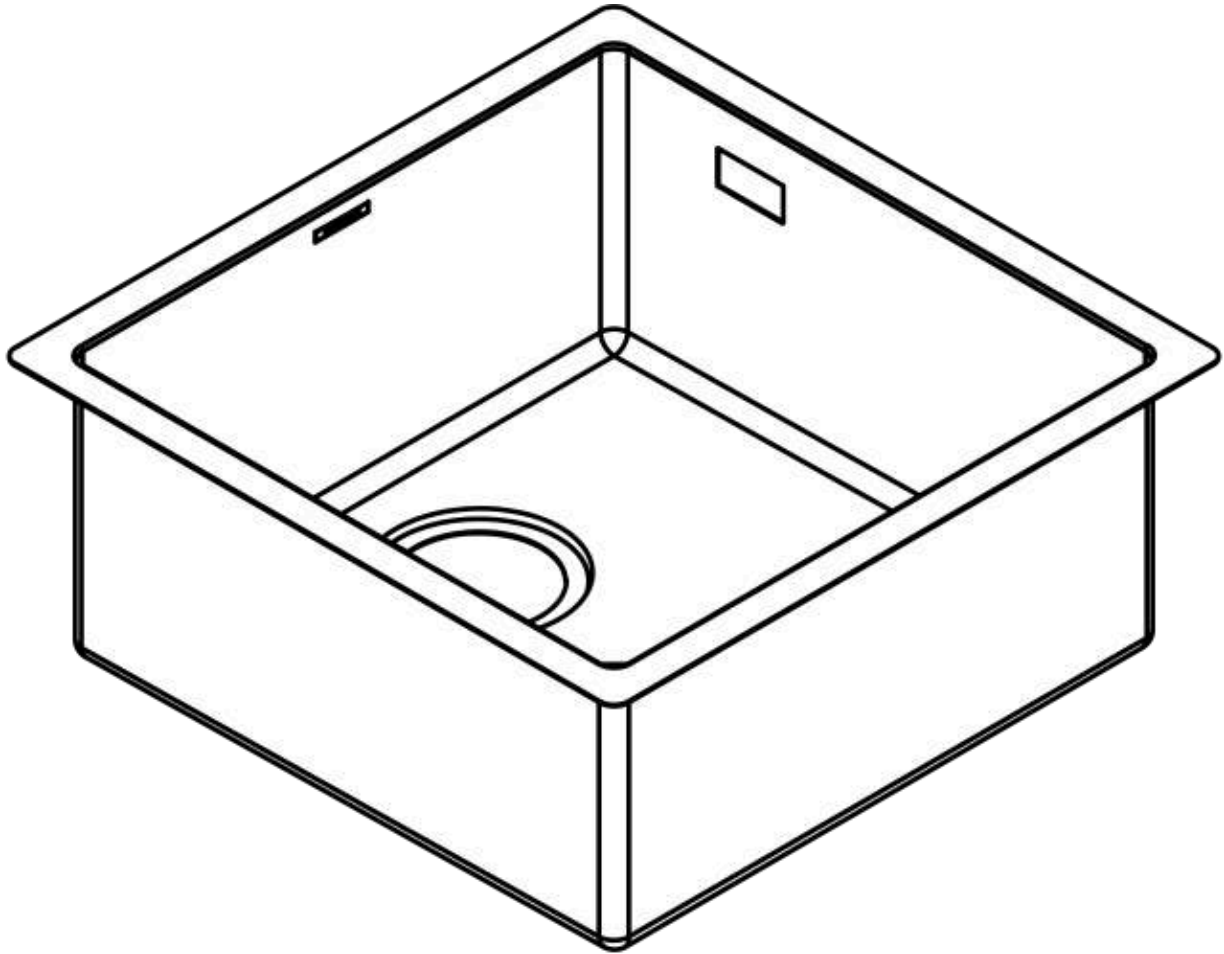

S71

S719-U500 Under-mount sink 500

Surfaces: **Stainless Steel** Article Number: **43427800**

Description

product features

- cut-out dimensions: 498 x 398 mm
- material: stainless steel
- number of bowls: 1 main bowl
- without tap hole
- cabinet size: 60 cm
- type of installation: undermount, flat on the countertop (self-rimming) or flush-mount installation
- position overflow: on the right side of the bowl
- corner radius: 10 mm
- sink depth: 190 mm
- waste set not included - please order one waste set from the required parts

Product image

Scale drawing

S71
S719-U500 Under-mount sink 500
Surfaces: **Stainless Steel** Article Number: **43427800**

Exploded Drawing

Year of production: >04/21

S71

S719-U500 Under-mount sink 500

Surfaces: **Stainless Steel** Article Number: **43427800**