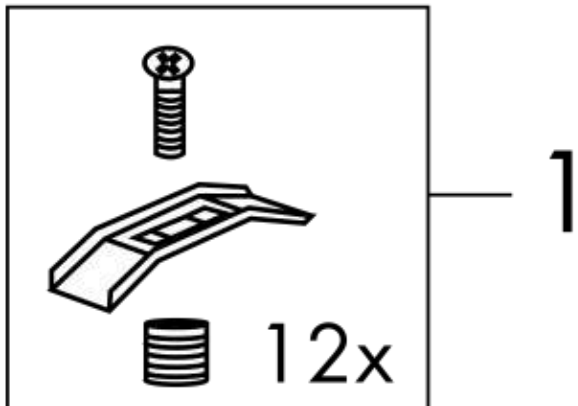

S71

S719-U500 Under-mount sink 500

Surfaces: **Stainless Steel** Article Number: **43427800**

Description

product features

- cut-out dimensions: 498 x 398 mm
- material: stainless steel
- number of bowls: 1 main bowl
- without tap hole
- cabinet size: 60 cm
- type of installation: undermount, flat on the countertop (self-rimming) or flush-mount installation
- position overflow: on the right side of the bowl
- corner radius: 10 mm
- sink depth: 190 mm
- waste set not included - please order one waste set from the required parts

Product image

Scale drawing

S71
S719-U500 Under-mount sink 500
Surfaces: **Stainless Steel** Article Number: **43427800**

Exploded Drawing

Year of production: >04/21

S71

S719-U500 Under-mount sink 500

Surfaces: **Stainless Steel** Article Number: **43427800**