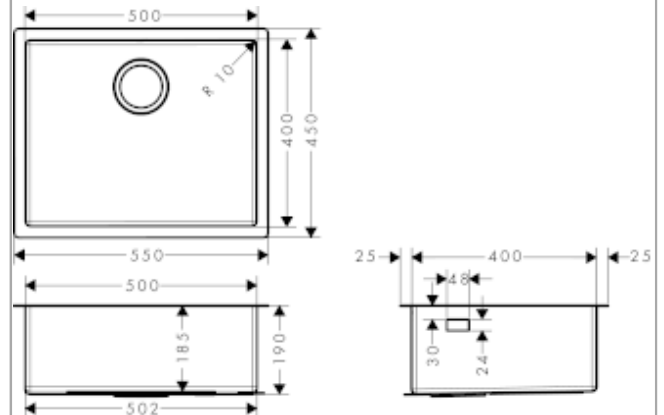

S71

S719-U500 Under-mount sink 500

Surfaces: **Stainless Steel** Article Number: **43427800**

Description

product features

- cut-out dimensions: 498 x 398 mm
- material: stainless steel
- number of bowls: 1 main bowl
- without tap hole
- cabinet size: 60 cm
- type of installation: undermount, flat on the countertop (self-rimming) or flush-mount installation
- position overflow: on the right side of the bowl
- corner radius: 10 mm
- sink depth: 190 mm
- waste set not included - please order one waste set from the required parts

Product image

Scale drawing

S71
S719-U500 Under-mount sink 500
Surfaces: **Stainless Steel** Article Number: **43427800**

Exploded Drawing

Year of production: >04/21

S71

S719-U500 Under-mount sink 500

Surfaces: **Stainless Steel** Article Number: **43427800**