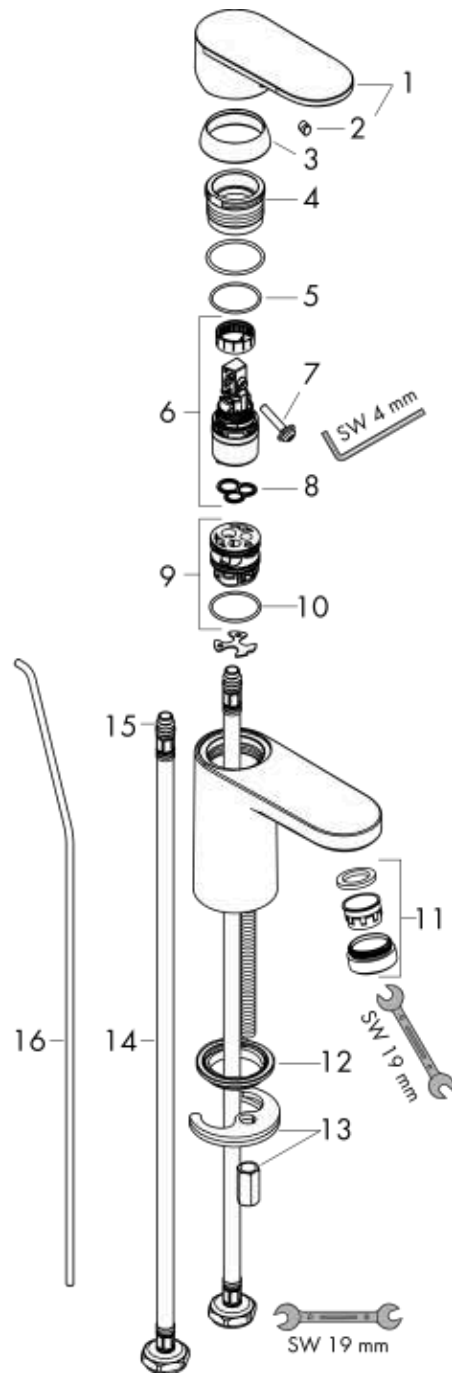

##### product features

- consists of: single lever basin mixer, waste set
- ComfortZone 70
- projection: 89 mm
- spray type: normal spray
- swiveling spray former
- maximum flow rate at 3 bar: 5 l/min
- ceramic cartridge
- temperature limitation adjustable
- suitable for continuous flow water heaters
- pop-up waste set G 1¼
- material waste set: synthetic
- connection type: G ¾ connections
- connection dimension: DN15

#### Scale drawing

**Vernis Blend**  
**Single lever basin mixer 70 with pop-up waste set**  
 Surfaces: **Chrome** Article Number: **71550000**

Flowchart

**Vernis Blend**  
**Single lever basin mixer 70 with pop-up waste set**  
 Surfaces: **Chrome** Article Number: **71550000**

**Exploded Drawing**

Year of production: >01/21

**Vernis Blend**  
**Single lever basin mixer 70 with pop-up waste set**  
 Surfaces: **Chrome** Article Number: **71550000**

**Spare part list**

Year of production: >01/21

Pos.	Description	Article Number	Price	PU
1	handle	93678000	-	1
2	screw cover	96338000	-	1
3	flange	93680000	-	1
4	nut	93681000	-	1
5	O-ring 24x1,5	98434000	-	1
6	cartridge, assy	97685000	-	1
7	locking screw for handle	95140000	-	1
8	seal	98865000	-	1
9	adapter for cartridge	98866000	-	1
10	O-ring 23x2	98398000	-	1
11	aerator swivelling M24x1 (5 l/min)	93834000	-	1
12	seal Ø 42	98722000	-	1
13	fixing set	96016000	-	1
14	connection hose 450 mm M8x0,75 G3/8	97206000	-	1
15	O-ring 7x1,5	98422000	-	1
16	pull rod	93683000	-	1
a	pop up waste	92168000	-	1
b	lever arm 340mm (ball-Ø12mm)	96324000	-	1