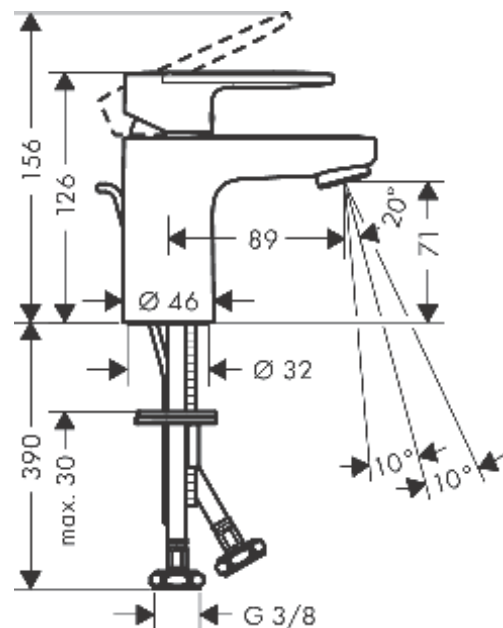

Scale drawing