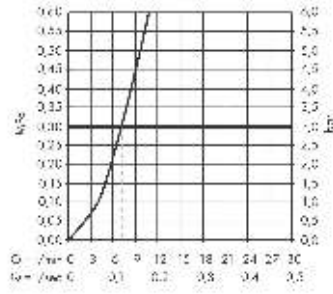

Technology

Design awards

Product image

Scale drawing

Talis M54
Single lever kitchen mixer 270, pull-out spout, 1jet, sBox
 Surfaces: **Chrome** Article Number: **72809000**

Flowchart

Talis M54
Single lever kitchen mixer 270, pull-out spout, 1jet, sBox
 Surfaces: **Chrome** Article Number: **72809000**