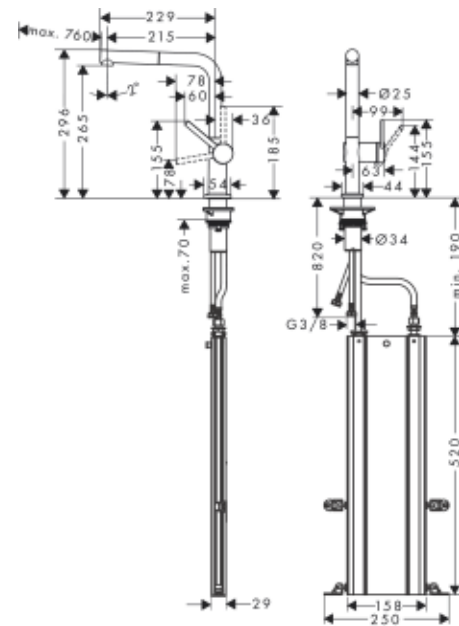

Talis M54

Single lever kitchen mixer 270, pull-out spout, 1jet, sBox

Surfaces: **Chrome** Article Number: **72809000**

Description

product features

- consists of: single lever kitchen mixer, hose box
- ComfortZone 270
- l-spout
- swivel range adjustable in 4 steps 60°, 110°, 150° or 360°
- laminar spray
- connection dimension: DN15
- maximum flow rate at 3 bar: 7 l/min
- ceramic cartridge
- connection type: G 3/8 connections
- temperature limitation adjustable
- integrated non-return valve
- suitable for continuous flow water heaters
- sBox for quiet, smooth and protected hose guidance in the cabinet, under the countertop
- extension length up to 76 cm

Technology

Design awards

Product image

Scale drawing

Talis M54
Single lever kitchen mixer 270, pull-out spout, 1jet, sBox
 Surfaces: **Chrome** Article Number: **72809000**

Flowchart

Talis M54
Single lever kitchen mixer 270, pull-out spout, 1jet, sBox
 Surfaces: **Chrome** Article Number: **72809000**

Exploded Drawing

Year of production: >12/19

Talis M54**Single lever kitchen mixer 270, pull-out spout, 1jet, sBox**Surfaces: **Chrome** Article Number: **72809000****Spare part list**

Year of production: >12/19