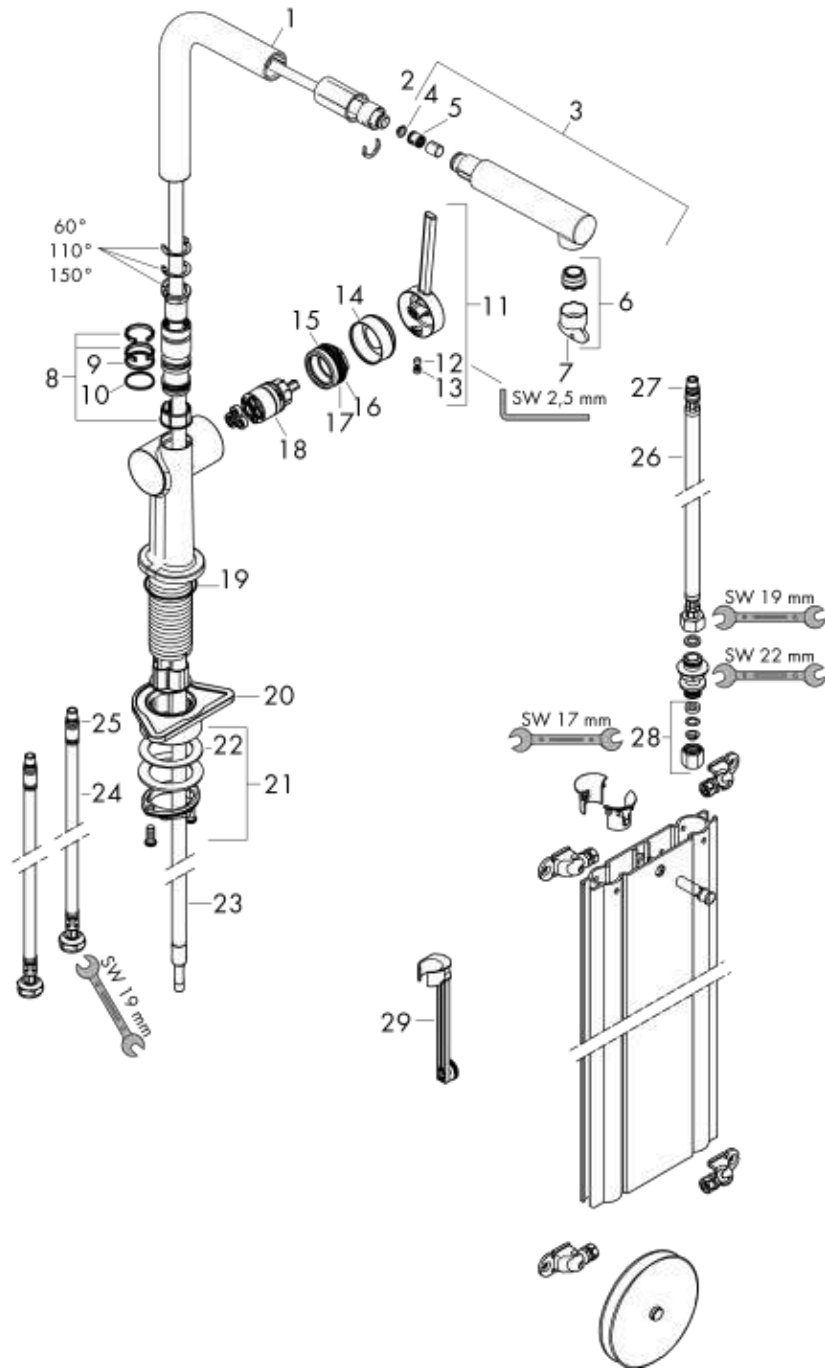

Talis M54

Single lever kitchen mixer 270, pull-out spout, 1jet, sBox

Surfaces: **Chrome** Article Number: **72809000**

Description

product features

- consists of: single lever kitchen mixer, hose box
- ComfortZone 270
- l-spout
- swivel range adjustable in 4 steps 60°, 110°, 150° or 360°
- laminar spray
- connection dimension: DN15
- maximum flow rate at 3 bar: 7 l/min
- ceramic cartridge
- connection type: G 3/8 connections
- temperature limitation adjustable
- integrated non-return valve
- suitable for continuous flow water heaters
- sBox for quiet, smooth and protected hose guidance in the cabinet, under the countertop
- extension length up to 76 cm

Exploded Drawing

Year of production: >12/19

Talis M54**Single lever kitchen mixer 270, pull-out spout, 1jet, sBox**Surfaces: **Chrome** Article Number: **72809000****Spare part list**

Year of production: >12/19

Pos.	Description	Article Number	Price	PU
1	spout cpl.	93749000	-	1
2	O-ring 8x2	98112000	-	1
3	handspray	93751000	-	1
4	filter	98516000	-	1
5	non return valve DW 10	96456000	-	1
6	spray former	93748000	-	1
7	service tool	93750000	-	1
8	set of lever collars	98365000	-	1
9	O-ring 19x2	98426000	-	1
10	O-ring 20x1,5	98197000	-	1
11	handle	93736000	-	1
12	hollow set screw M5x5	98446000	-	1
13	screw cover	93735610	-	1
14	flange	93737000	-	1
15	nut	93738000	-	1
16	O-ring 29x2	98391000	-	1
17	O-ring 30x1,5	98433000	-	1
18	cartridge, assy	93740000	-	1
19	O-ring 36x3	98052000	-	1
20	support	97523000	-	1
21	fixing set (Ø 34)	95049000	-	1
22	lever collar	97548000	-	1
23	hose	93815000	-	1
24	connection hose 900 mm M8x0,75 G3/8	93746000	-	1
25	O-ring 6,6x1,6	93019000	-	1
26	connection hose 450 mm M8x0,75 G3/8	97206000	-	1
27	O-ring 7x1,5	98422000	-	1
28	squeezing connection	96099000	-	1
29	extension set	43333000	-	1