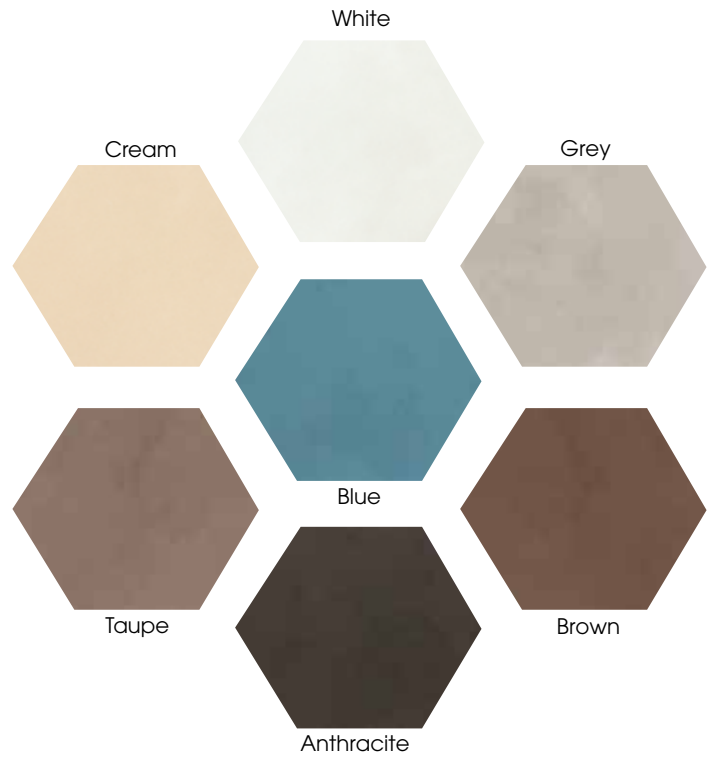

# PASTEL

10x10 cm / 4"x4" / White - Matt

10x10 cm / 4"x4" / Cream - Matt

10x10 cm / 4"x4" / Grey - Matt

10x10 cm / 4"x4" / Blue - Matt

10x10 cm / 4"x4" / Taupe - Matt

10x10 cm / 4"x4" / Brown - Matt

10x10 cm / 4"x4" / Anthracite - Matt