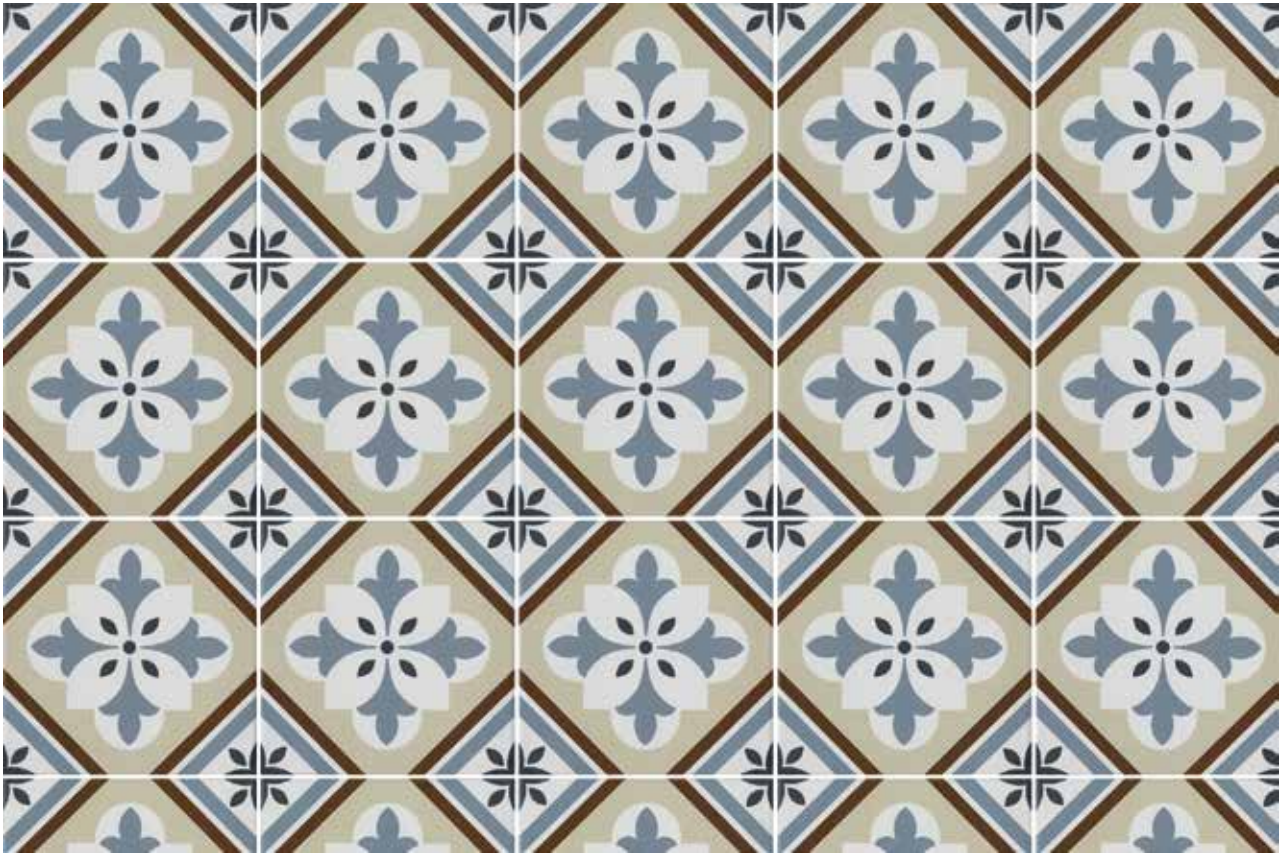

## Usage Areas

---

MICROMIX  
ORLEANS

GLAZED PORCELAIN

# ORLEANS

---

20x20 cm / 8"x8" / Blue Decor - Matt