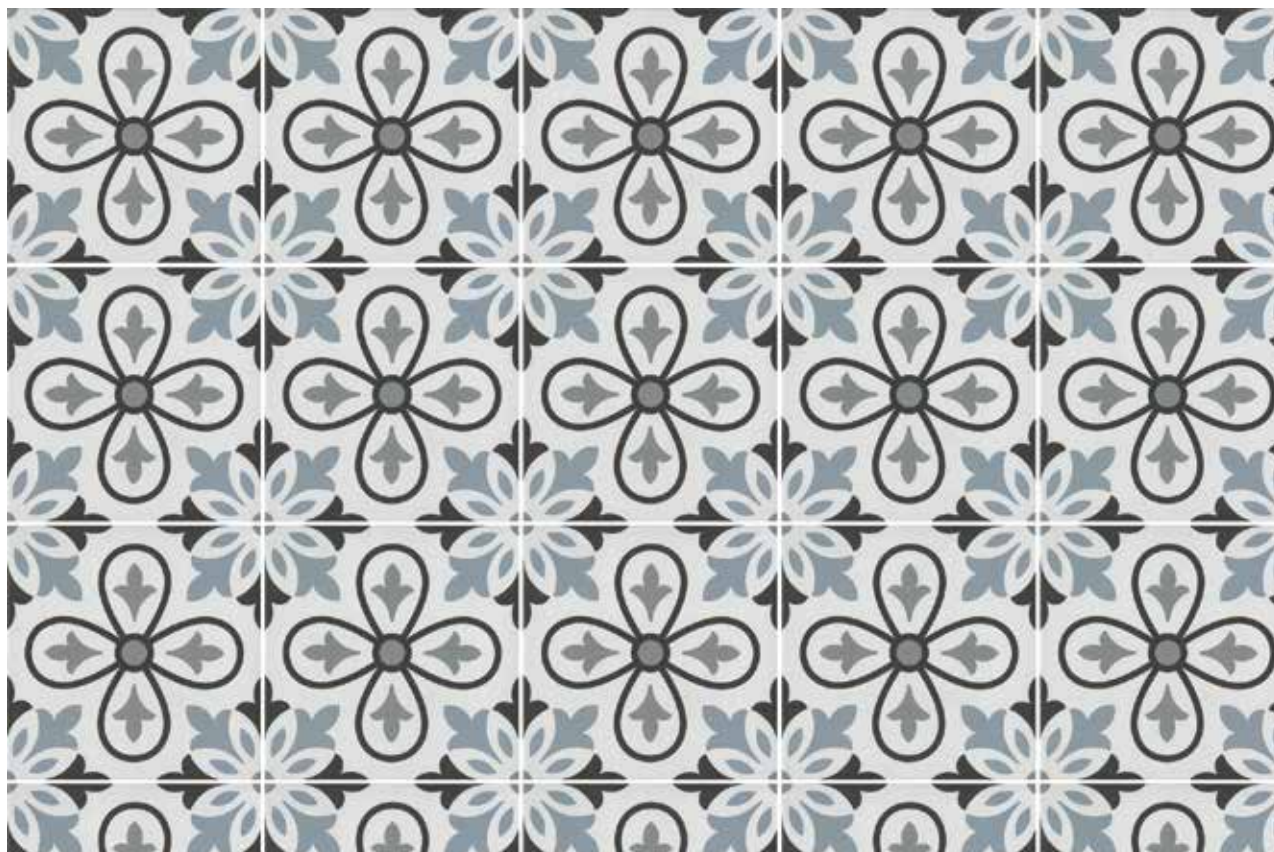

PAVIMENTO

20x20 cm / 8"x8" / Black-White Decor - Matt