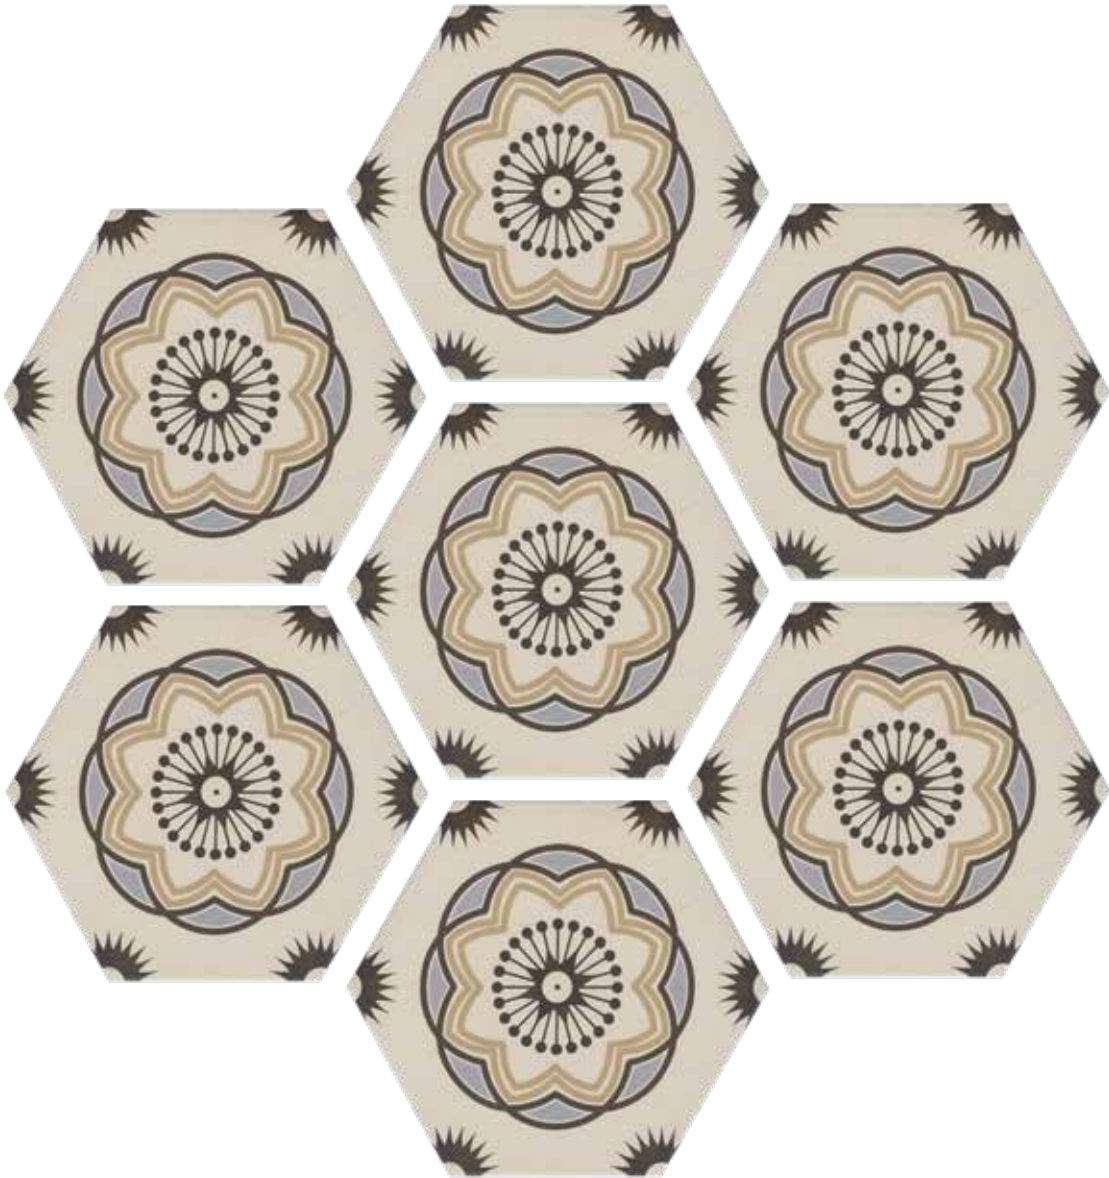

MICROMIX
COMETA

GLAZED PORCELAIN

20x23 cm / 8"x13" / White Decor - Matt

Usage Areas