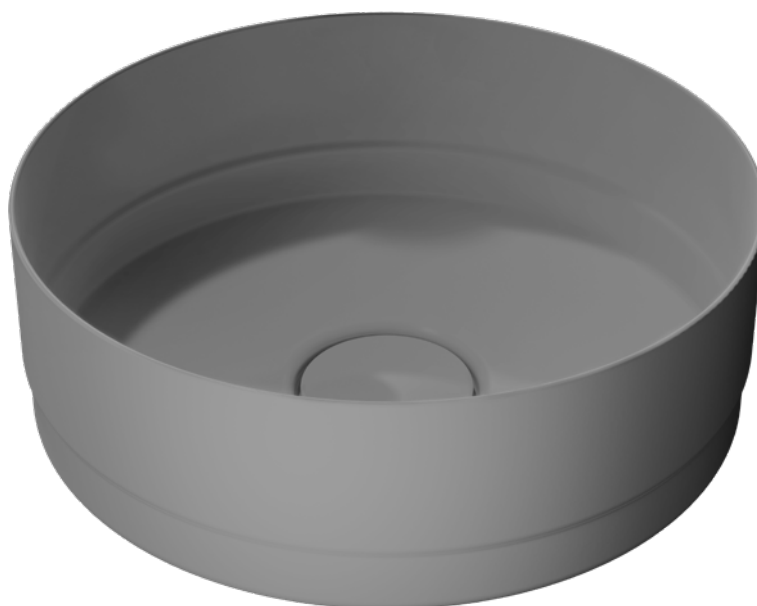

## WASHBOWL

SQUARE

L 520

W 355

COLORS

# NUEVA

Designed by Werner Aisslinger, Studio Aisslinger

NEW

COOL GREY 30

LINE EXTENSION Ø320

The NUEVA captivates with its clear, elementary form as the anti-thesis to an increasingly complex world. The concise offset in the contour of the new design gives the bowl a calm precision that predestines it to become the classic of tomorrow. The unique design of the bowl is accentuated especially in the interplay with the cubic characteristics of the room architecture. Made from sustainable steel enamel and designed to meet high demands, the NUEVA is suitable for luxury hotel bathrooms and wellness areas as well as for exclusive private bathrooms and public areas.