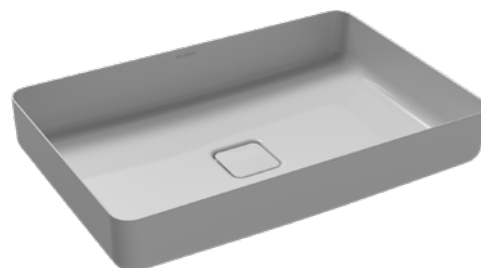

# MIENA

Designed by Anke Salomon

NEW

SOFT TOUCH

LINE EXTENSION Ø310

MANHATTAN