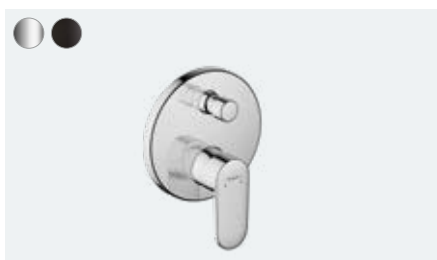

Vernis Blend

Single lever bath mixer for concealed installation
for iBox universal
71466, -000, -670

Single lever bath mixer for concealed installation
with integrated security combination according to
EN1717 for iBox universal
71467, -000, -670

Basic set (not shown)
01800180