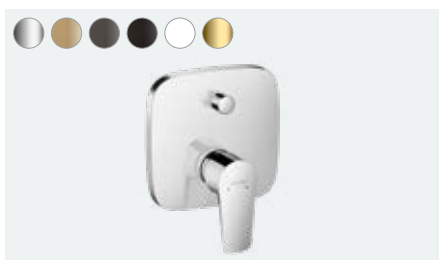

Talis E

Single lever bath mixer for concealed installation

for iBox universal

71745, -000, -140, -340, -670, -700, -990

Single lever bath mixer for concealed installation

with integrated security combination according to

EN1717 for iBox universal

71474, -000, -140, -340, -670, -700, -990

Basic set (not shown)

01800180