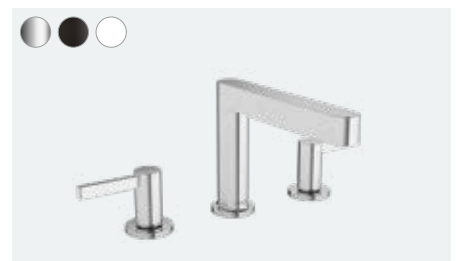

Finoris
3-hole basin mixer 110
with push-open waste set
76033, -000, -670, -700