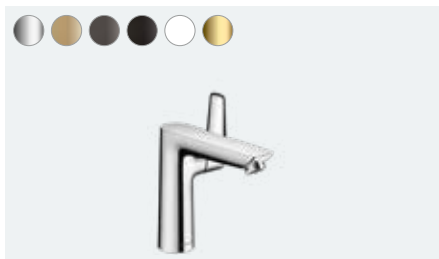

Talis E

Single lever basin mixer 150

with pop-up waste set

71754, -000, -140, -340, -670, -700, -990

Single lever basin mixer 150

without waste set

71755, -000