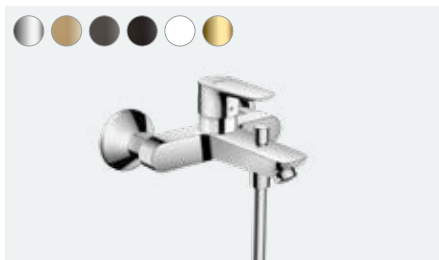

Talis E

Single lever bath mixer for exposed installation

71740, -000, -140, -340, -670, -700, -990