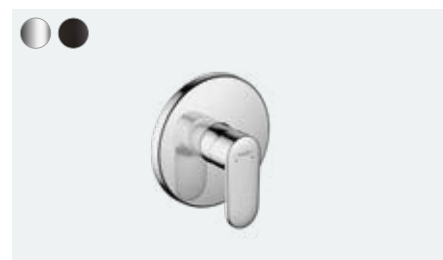

Vernis Blend

Single lever shower mixer for concealed installation
for iBox universal
71667, -000, -670

Basic set (not shown)
01800180