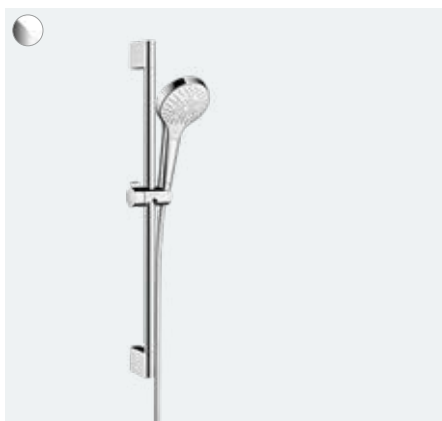

Croma Select S

Shower set 110 Multi with shower bar 65 cm
26560, -400 16 l/min
26561, -400 EcoSmart 9 l/min

Shower set 110 Multi with shower bar 90 cm (not shown)
26570, -400 16 l/min
26571, -400 EcoSmart 9 l/min