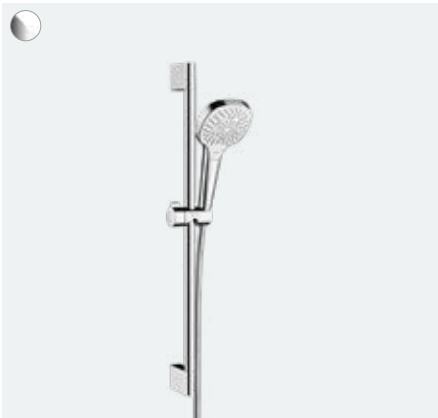

Croma Select E

Shower set 110 Multi with shower bar 65 cm
26580, -400 16 l/min
26581, -400 EcoSmart 9 l/min
Shower set 110 Multi with shower bar 90 cm (not shown)
26590, -400 16 l/min
26591, -400 EcoSmart 9 l/min