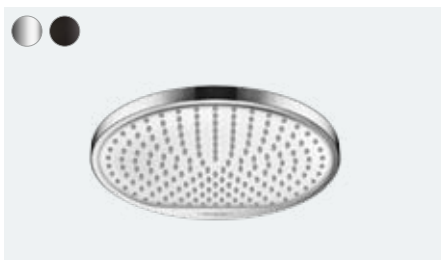

Crometta S

Overhead shower 240 1jet
26723, -000, -670 18 l/min
26724, -000, -670 EcoSmart 9 l/min

Overhead shower 240 1jet LowPressure
26725, -000 21 l/min

Shower arm 38.9 cm (not shown)
27413, -000, -140, -340, -670, -700, -990

Ceiling connector S 10 cm (not shown)
27393, -000, -140, -340, -670, -700, -990

Ceiling connector S 30 cm (not shown)
27389, -000, -140, -340, -670, -700, -990