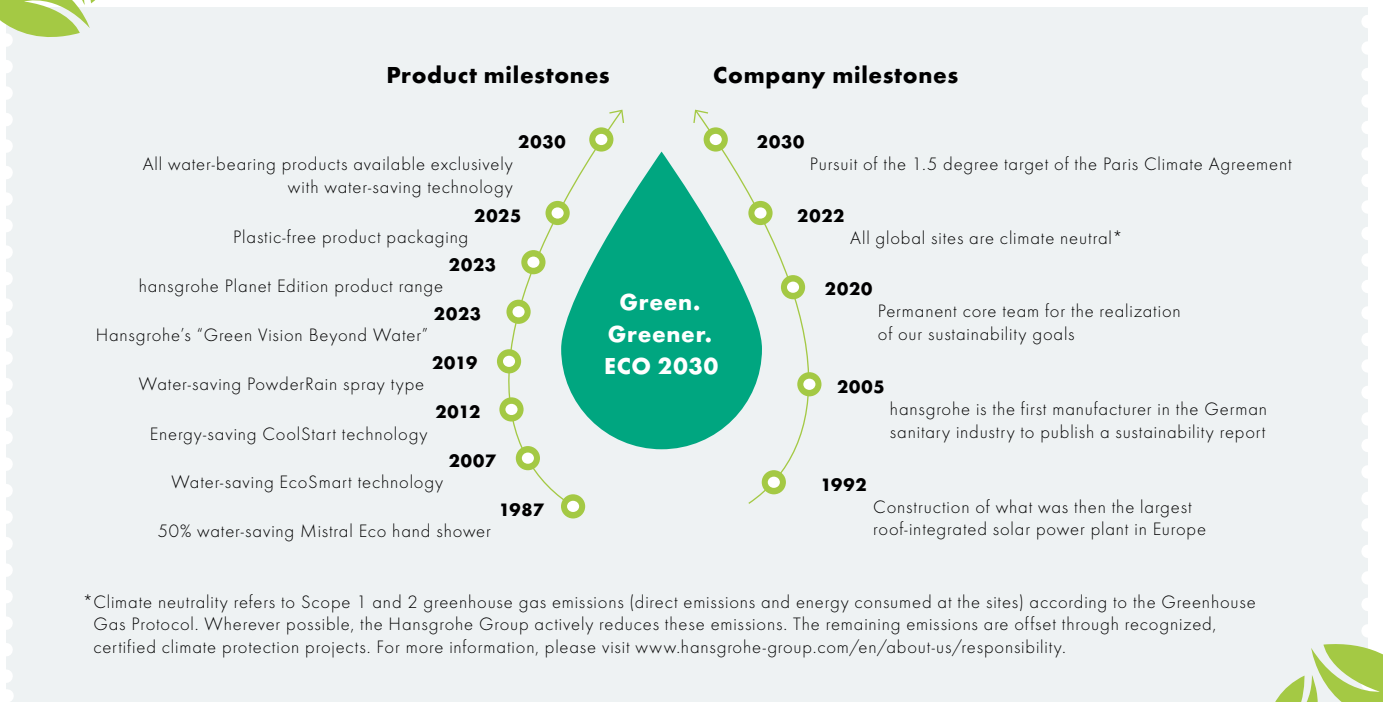

IN TOUCH WITH OUR PLANET

Our path to the green transformation