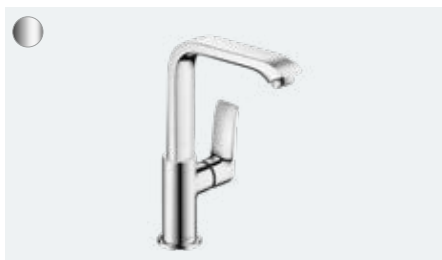

Metris

Single lever basin mixer 230 with pop-up waste set
31087, -000

Single lever basin mixer 230 with push-open waste set
31187, -000

Single lever basin mixer 230 without waste set
31081, -000