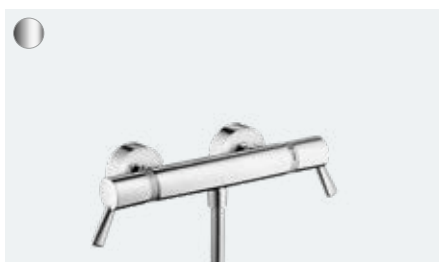

**EcoStat**  
Shower thermostat Comfort Care  
for exposed installation with extra long handles  
# 13117, -000

The iBox universal basic set for flush mounting is not included – please order the basic set from the required accessories