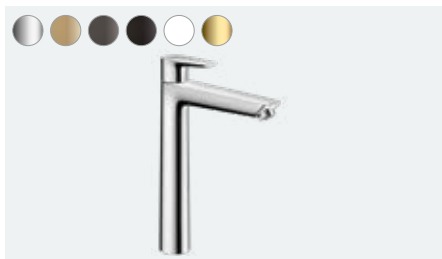

Talis E

Single lever basin mixer 240 for wash bowls with pop-up waste set

71716, -000, -140, -340, -670, -700, -990

Single lever basin mixer 240

without waste set

71717, -000, -140, -340, -670, -700, -990