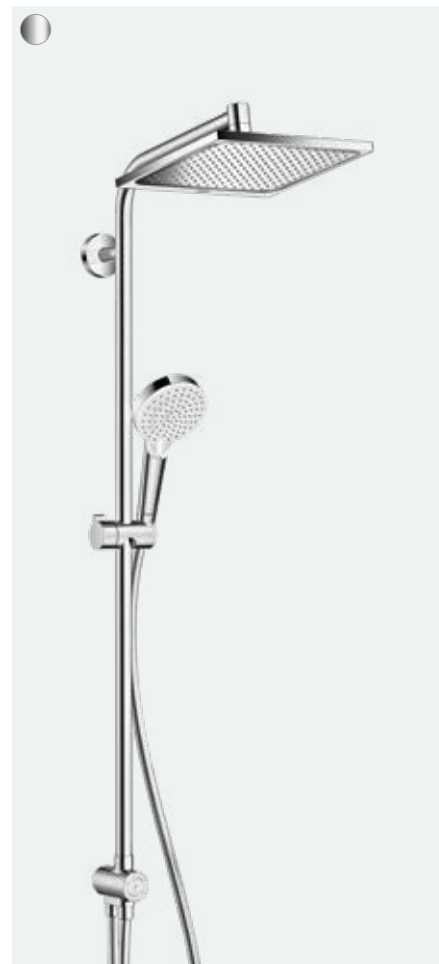

Crometta E
Showerpipe 240 1jet EcoSmart 9 l/min Reno
Shower arm length 350 mm
Height of the Showerpipe can be reduced
▪ Crometta E overhead shower 240 1jet
▪ Crometta hand shower Vario
27289, -000 EcoSmart 9 l/min

All specified flow rates are based on an operating pressure of 0.3 MPa (3 bar).

Explanations of the surfaces, technologies and jet types can be found at the end of the brochure. More products can be found at [hansgrohe.com](https://www.hansgrohe.com)