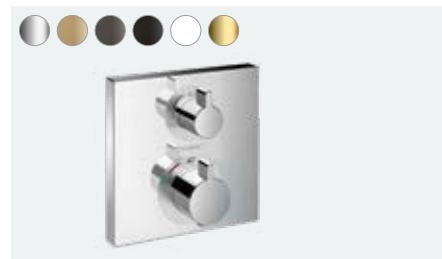

EcoStat Square
Thermostat for concealed installation for 2 functions
15714, -000, -140, -340, -670, -700, -990