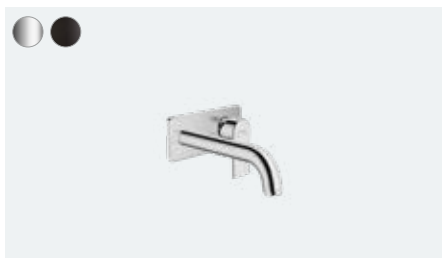

Vernis Shape

Single lever basin mixer for concealed installation wall-mounted with spout 20.7 cm
71578, -000, -670

Basic set for single lever basin mixer for concealed installation wall-mounted (not shown)
13622180