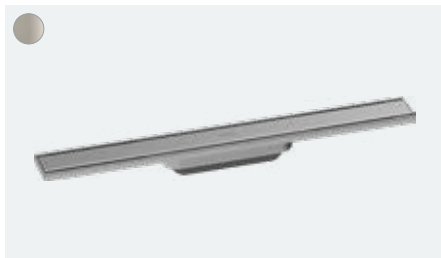

RainDrain Original

Finish set shower drain 600
56196, -800

Finish set shower drain 700 (not shown)
56197, -800

Finish set shower drain 800 (not shown)
56198, -800

Finish set shower drain 900 (not shown)
56199, -800

Finish set shower drain 1000 (not shown)
56200, -800

Finish set shower drain 1200 (not shown)
56201, -800

The uBox universal basic set is not included in the finish set – please order it from the required accessories