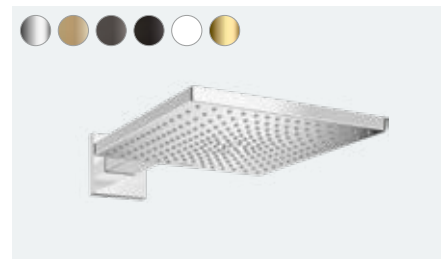

Raindance E

Overhead shower 300 1jet with shower arm
26238, -000, -140, -340, -670, -700, -990 17 l/min
26239, -000 EcoSmart 9 l/min

Overhead shower 300 1jet with ceiling connector (not shown)
26250, -000, -140, -340, -670, -700, -990 17 l/min
26251, -000 EcoSmart 9 l/min