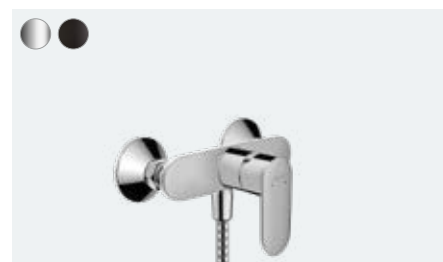

Vernis Blend

Single lever shower mixer for exposed installation
71640, -000, -670