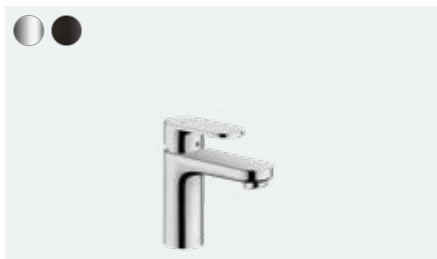

Vernis Blend

Single lever basin mixer 100 with pop-up waste set
71551, -000, -670

Single lever basin mixer 100 with metal pop-up waste set
71559, -000

Single lever basin mixer 100 with isolated water
conduction and pop-up waste set (not shown)
71571, -000

Single lever basin mixer 100 without waste set
71580, -000, -670

Single lever basin mixer 100 CoolStart
with pop-up waste set (not shown)
71585, -000, -670