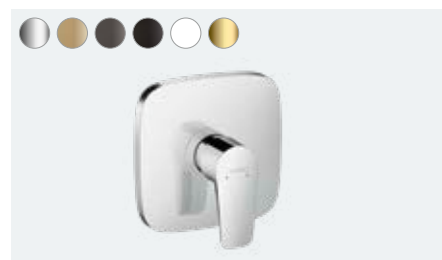

Talis E

Single lever shower mixer for concealed installation

for iBox universal

71765, -000, -140, -340, -670, -700, -990

Basic set (not shown)

01800180