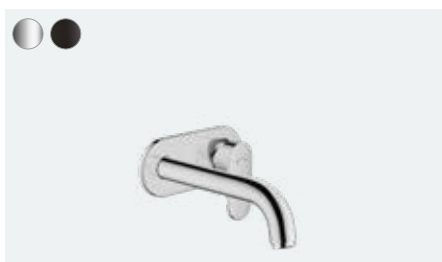

Vernis Blend

Single lever basin mixer for concealed installation
wall-mounted with spout 20.7 cm
71576, -000, -670

Basic set for single lever basin mixer
for concealed installation wall-mounted (not shown)
13622180