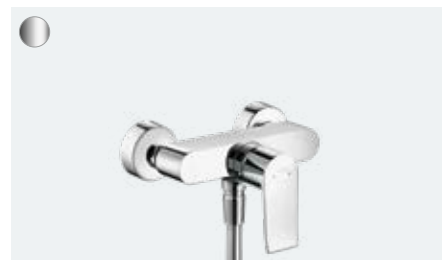

Metris

Single lever shower mixer for exposed installation
31680, -000