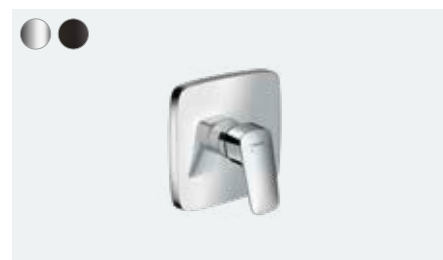

Logis
Single lever shower mixer for concealed installation for iBox universal
71605, -000, -670

Basic set (not shown)
01800180