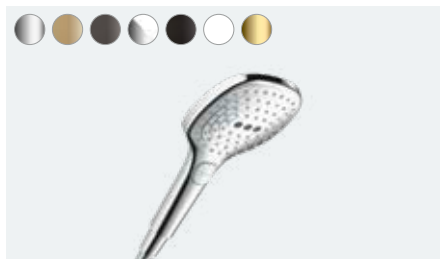

Raindance Select E

Hand shower 120 3jet
26520, -000, -140, -340, -400,
-670, -700, -990 14.4 l/min
26521, -000, -400 EcoSmart 8.5 l/min