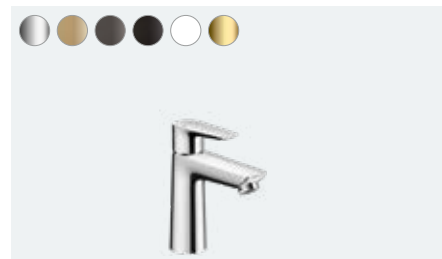

Talis E

Single lever basin mixer 110 with pop-up waste set

71710, -000, -140, -340, -670, -700, -990

Single lever basin mixer 110 with push-open waste set

71711, -000

Single lever basin mixer 110 without waste set

71712, -000, -140, -340, -670, -700, -990

Single lever basin mixer 110 CoolStart with pop-up

waste set (not shown)

71713, -000, -140, -340, -670, -700, -990

Single lever basin mixer 110 CoolStart without waste set

(not shown)

71714, -000, -140, -340, -670, -700, -990

Single lever basin mixer 110 LowFlow with pop-up waste

set

71715, -000