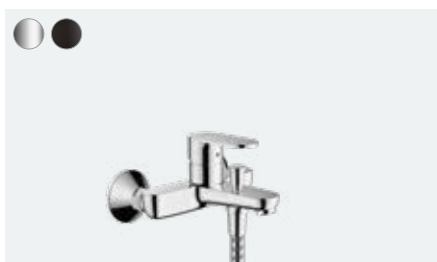

Vernis Blend

Single lever bath mixer for exposed installation
71440, -000, -670