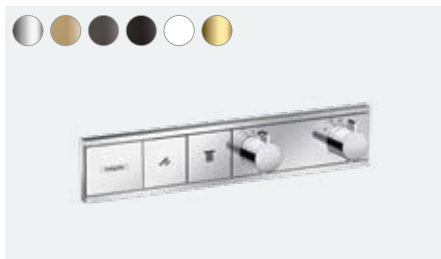

#### At a glance:

- Slim silhouette, integrating into the wall to save space
- With the help of the coloured FinishPlus surfaces, you can design your bathroom in your own style
- Durable buttons: permanently abrasion-resistance thanks to the back pressure
- With the innovative Select control you can easily regulate the water flow and switch between spray types
- Control the amount of water easily using a rotary control
- Easy cleaning thanks to the separate shut-off function