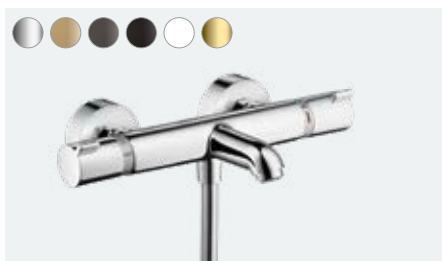

EcoStat
Bath thermostat Comfort for exposed installation
13114, -000, -140, -340, -670, -700, -990