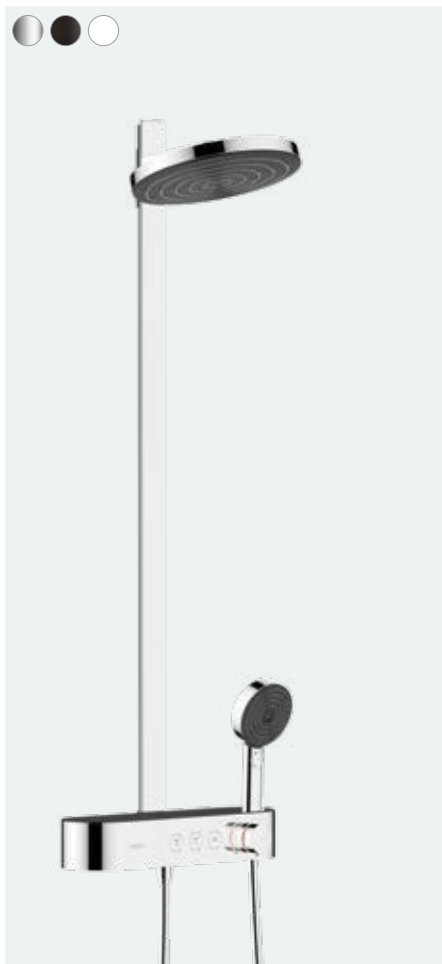

**Pulsify S**

Showerpipe 260 2jet with ShowerTablet Select 400

Height of the Showerpipe can be reduced

- Pulsify S overhead shower 260 2jet
- Pulsify S hand shower 105 3jet Relaxation
- ShowerTablet Select 400 thermostat