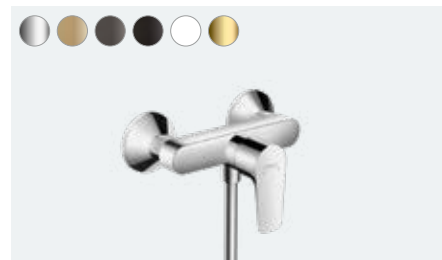

Talis E

Single lever shower mixer for exposed installation

71760, -000, -140, -340, -670, -700, -990