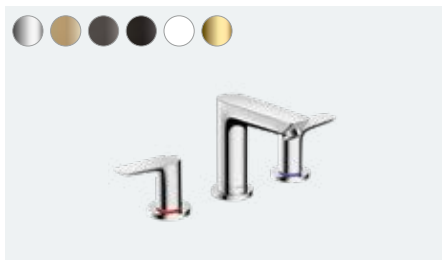

Talis E

3-hole basin mixer

with pop-up waste set

71733, -000, -140, -340, -670, -700, -990