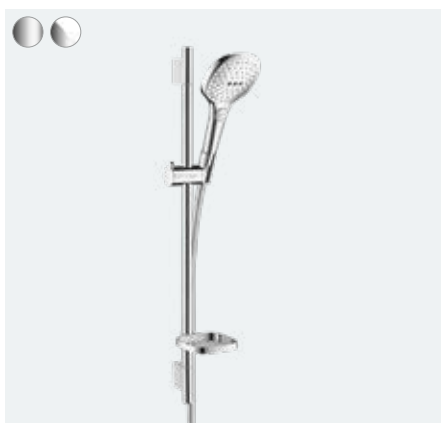

Raindance Select E

Shower set 120 3jet with shower bar 65 cm and soap dish
26620, -000, -400 14.4 l/min
26622, -000, -400 EcoSmart 9 l/min

Shower set 120 3jet with shower bar 90 cm and soap dish (not shown)
26621, -000, -400 14.4 l/min
26623, -000, -400 EcoSmart 9 l/min

All specified flow rates are based on an operating pressure of 0.3 MPa (3 bar).

Explanations of the surfaces, technologies and jet types can be found at the end of the brochure. More products can be found at hansgrohe.com