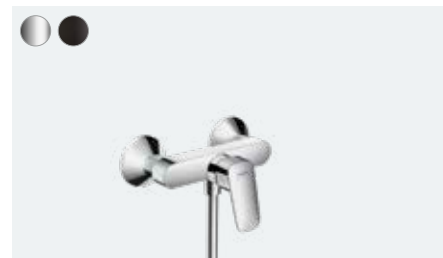

Logis
Single lever shower mixer for exposed installation
71600, -000, -670