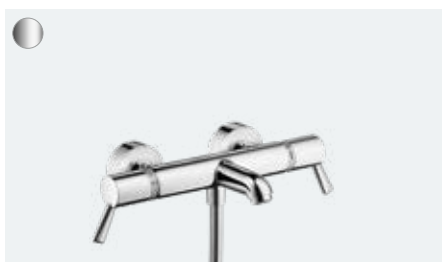

EcoStat
Bath thermostat Comfort Care
for exposed installation with extra long handles
13115, -000