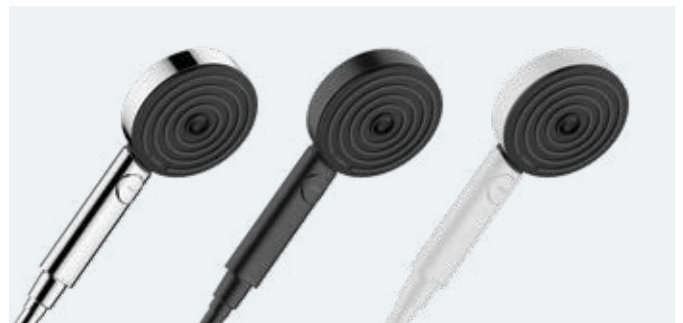

Customisation options makes this system as versatile as you

With Pulsify, your bathroom becomes a space you can fully unwind. Choose from three surface finishes of chrome, matt black or matt white, and design a look to suit your style. For products such as shower pipes, there are also options for surface or flush mounted installations.