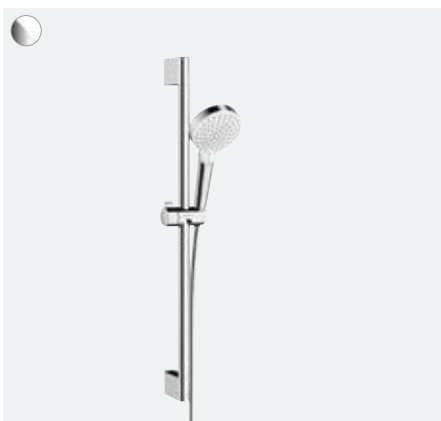

Crometta

Shower set 100 Vario with shower bar 65 cm
26532, -400 13.8 l/min
26534, -400 EcoSmart 9 l/min
26555, -400 Green 6 l/min

Shower set 100 Vario with shower bar 65 cm and soap dish (not shown)
26553, -400 13.8 l/min

Shower set 100 Vario with shower bar 90 cm (not shown)
26536, -400 13.8 l/min
26538, -400 EcoSmart 9 l/min