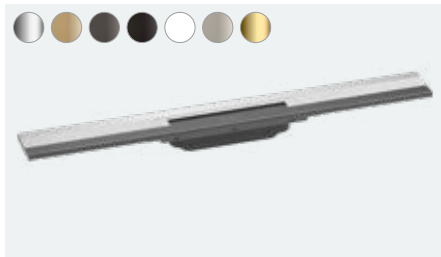

RainDrain Flex

Finish set shower drain 700 cuttable for wall mounting
56050, -000, -140, -340, -670, -700, -800, -990

Finish set shower drain 800 cuttable for wall mounting (not shown)
56051, -000, -140, -340, -670, -700, -800, -990

Finish set shower drain 900 cuttable for wall mounting (not shown)
56052, -000, -140, -340, -670, -700, -800, -990

Finish set shower drain 1000 cuttable for wall mounting (not shown)
56053, -000, -140, -340, -670, -700, -800, -990

Finish set shower drain 1200 cuttable for wall mounting (not shown)
56054, -000, -140, -340, -670, -700, -800, -990