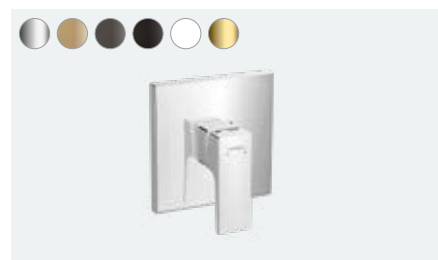

Single lever basin mixer 110 with lever handle
and pop-up waste set
32506, -000

Single lever basin mixer for concealed installation
wall-mounted with lever handle and spout 16.5 cm
(not shown)
32525, -000