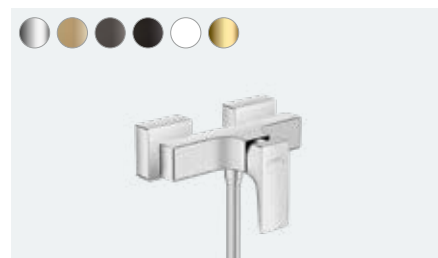

Metropol
Single lever shower mixer for exposed installation
with lever handle
32560, -000, -140, -340, -670, -700, -990