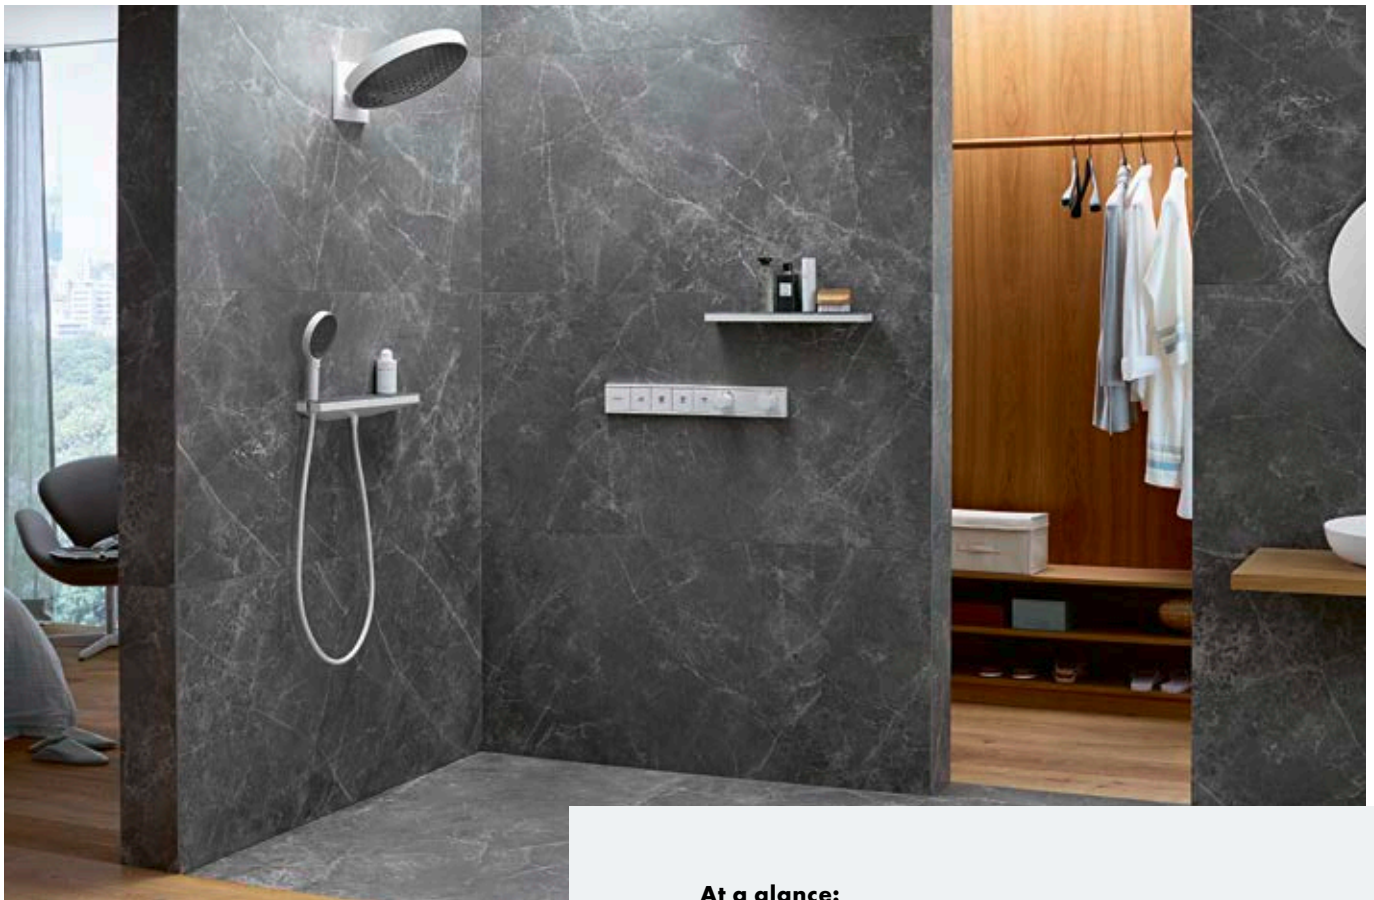

## Extra comfort at shoulder height

A new shoulder shower with an integrated shelf for a new, convenient shower experience. It can refresh you in the morning or relax you before going to bed, while also keeping your hair dry. The shelf also provides space for you to put your shower accessories.

# Adjust it to your needs

Rainfinity can be adjusted to an incline between 10° and 30° thanks to the innovative wall connection, providing a shower position that keeps your hair and face dry if desired. Due to the angled positioning being achieved without a conventional shower arm, the Rainfinity overhead shower makes a real style statement in the modern bathroom.