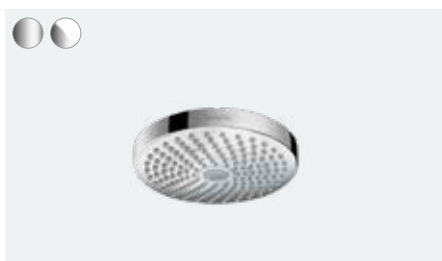

Croma Select S

Overhead shower 180 2jet
26522, -000, -400 17 l/min
26523, -000 EcoSmart 9 l/min

All specified flow rates are based on an operating pressure of 0.3 MPa (3 bar).

Explanations of the surfaces, technologies and jet types can be found at the end of the brochure. More products can be found at [hansgrohe.com](https://www.hansgrohe.com)