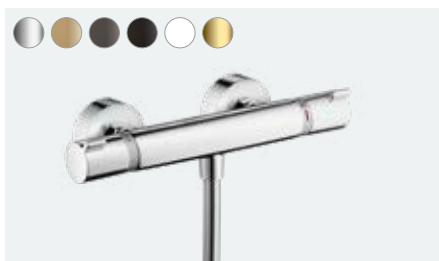

EcoStat
Shower thermostat Comfort for exposed installation
13116, -000, -140, -340, -670, -700, -990